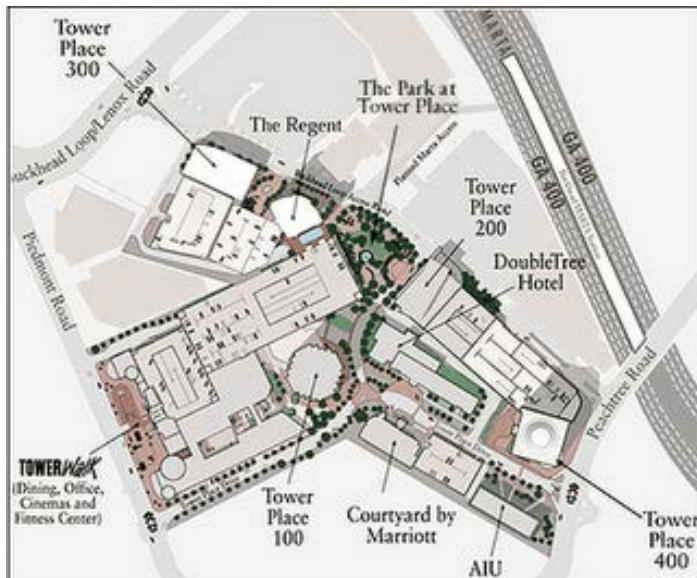

North on Peachtree Road (from Downtown and Midtown Atlanta)

Travel north on Peachtree Road from Midtown. Turn left on Piedmont Road at the signal, and get in the right lane. At the first traffic signal, turn right on Tower Place Drive. At the first stop sign, you will see our building (a green glass high rise) on your left. Turn left, and the parking deck is on the left.

South on Peachtree Road (from Sandy Springs, Brookhaven and North Buckhead)

Travel south on Peachtree Road from North Buckhead and Brookhaven, south of Lenox Mall and Phipps Plaza. At the fourth traffic signal *after* you pass the Lenox Road intersection turn right onto Tower Place Drive. If you reach Piedmont Road you've passed Tower Place Drive. Take Tower Place Drive to the stop sign. At the stop sign you will see our building, Tower Place 100, straight ahead (a green glass high rise). Turn right, and the parking deck is on the left.

From MARTA

Take MARTA to the Buckhead MARTA Station. Walk south on Peachtree Road about 500 feet, and turn right on Tower Place Drive. Continue walking until you reach the stop sign. At the stop sign you will see our building, Tower Place 100, straight ahead (a green glass high rise).

Tower Place Complex: